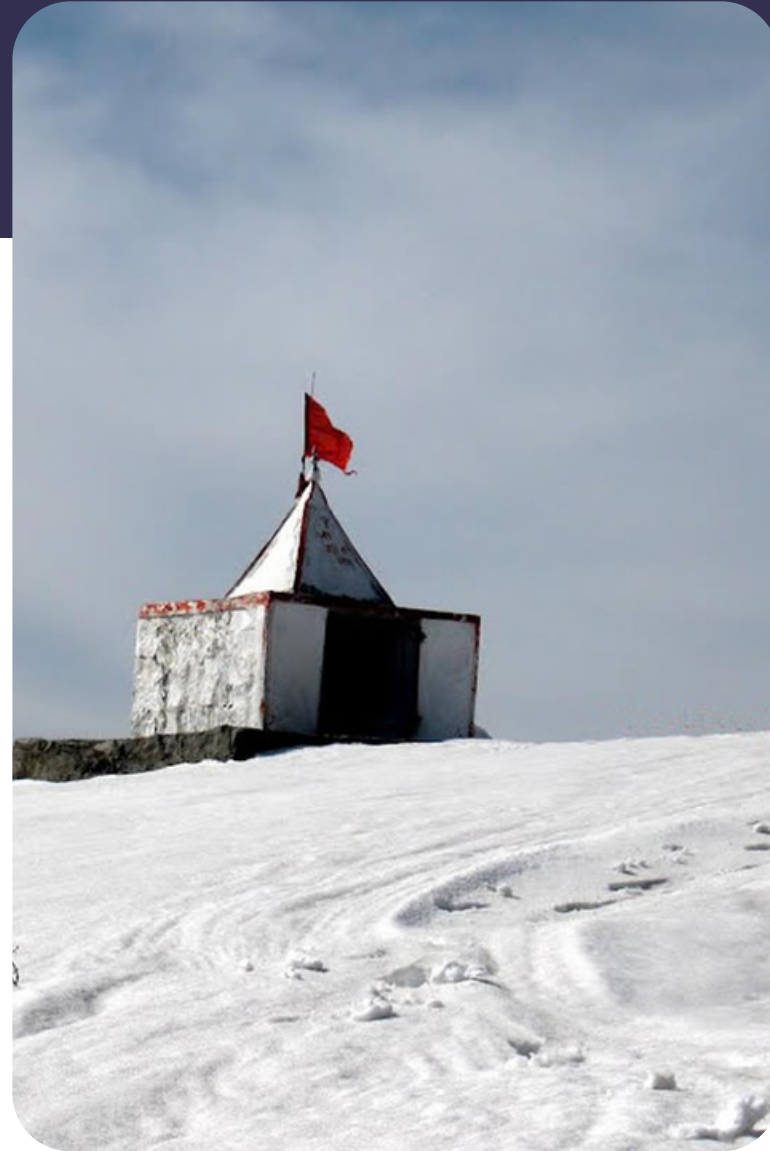

BIR BILLING - PARAGLIDING HUB

- **Paragliding Experiences:** Soar through the skies of the Kangra Valley, enjoying an unmatched paragliding adventure.
- **Cultural Exploration:** Visit Buddhist monasteries and immerse yourself in the rich Tibetan culture.
- **Birni Devi Temple Trek:** Embark on a trek to the Birni Devi Temple, offering panoramic views of the surrounding hills.