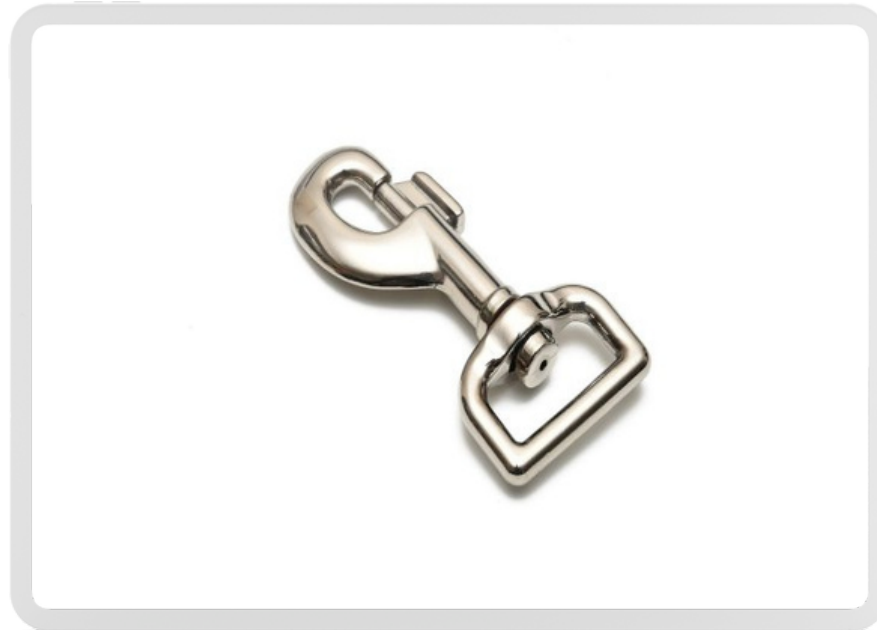

PASKAL

Your Future In Industrial Fabrics & Accessories

Buy Now

Tangle-Free Adventures with Swivel Snap Hooks

www.paskal.com.au

For your active lifestyle, where every outing is a chance to explore and conquer, wouldn't it be great to have a reliable partner in your gear? It's in such instances where **swivel snap hooks** bring you functionality and frustration-free adventure.

These ingenious little gadgets might seem simple, but their impact is mighty. You are free from tangled knots, where your gear stays put and transitions smoothly between activities. That's the magic of swivel snap hooks.

What Makes Swivel Snap Hooks Special?

- **Effortless Rotation:** The key feature is the swivelling eye that rotates independently of the hook itself. This prevents frustrating twists and turns in your ropes, straps, or leashes, keeping everything organised and frustration-free.
- **Secure Connections:** Made with robust materials, **swivel snap hooks** offer a stronghold, ensuring your gear stays securely fastened, whether you're hanging hammocks, securing cargo on your bike, or taking your furry friend for a walk.
- **Versatility for Every Activity:** Don't be fooled by the name – **swivel snap hooks** are more than just leash companions. They're perfect for camping trips, securing backpacks, organising boating equipment, and countless other applications.

Upgrade Your Adventures with Paskal Swivel Snap Hooks

At Paskal, we understand the importance of reliable gear that keeps up with your active spirit. That's why our swivel snap hooks are built with quality materials and a focus on smooth functionality. So, ditch the tangled mess and embrace the freedom of effortless connections.