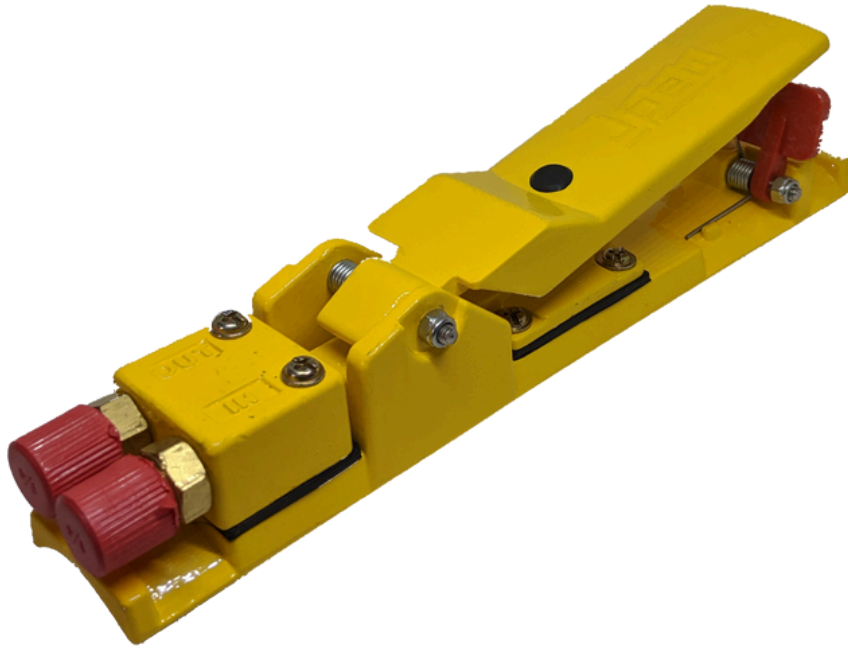

# The Deadman Handle That Performs As Your Safety Guardian

Quantum Blast offers a range of **Deadman Handles** that cater to individual needs and incorporate the highest safety and comfort features. Our deadman handles feature an extended lever for optimal leverage and is easily adjustable for both hand users. The curved body seamlessly aligns with hose contours, ensuring a snug fit to the blast hose. The wide port spacing simplifies twin-line connection for added convenience. Professional sandblasters prefer our brand due to its durability and ergonomic design. Replacement parts are readily available, providing the equipment with a long life.